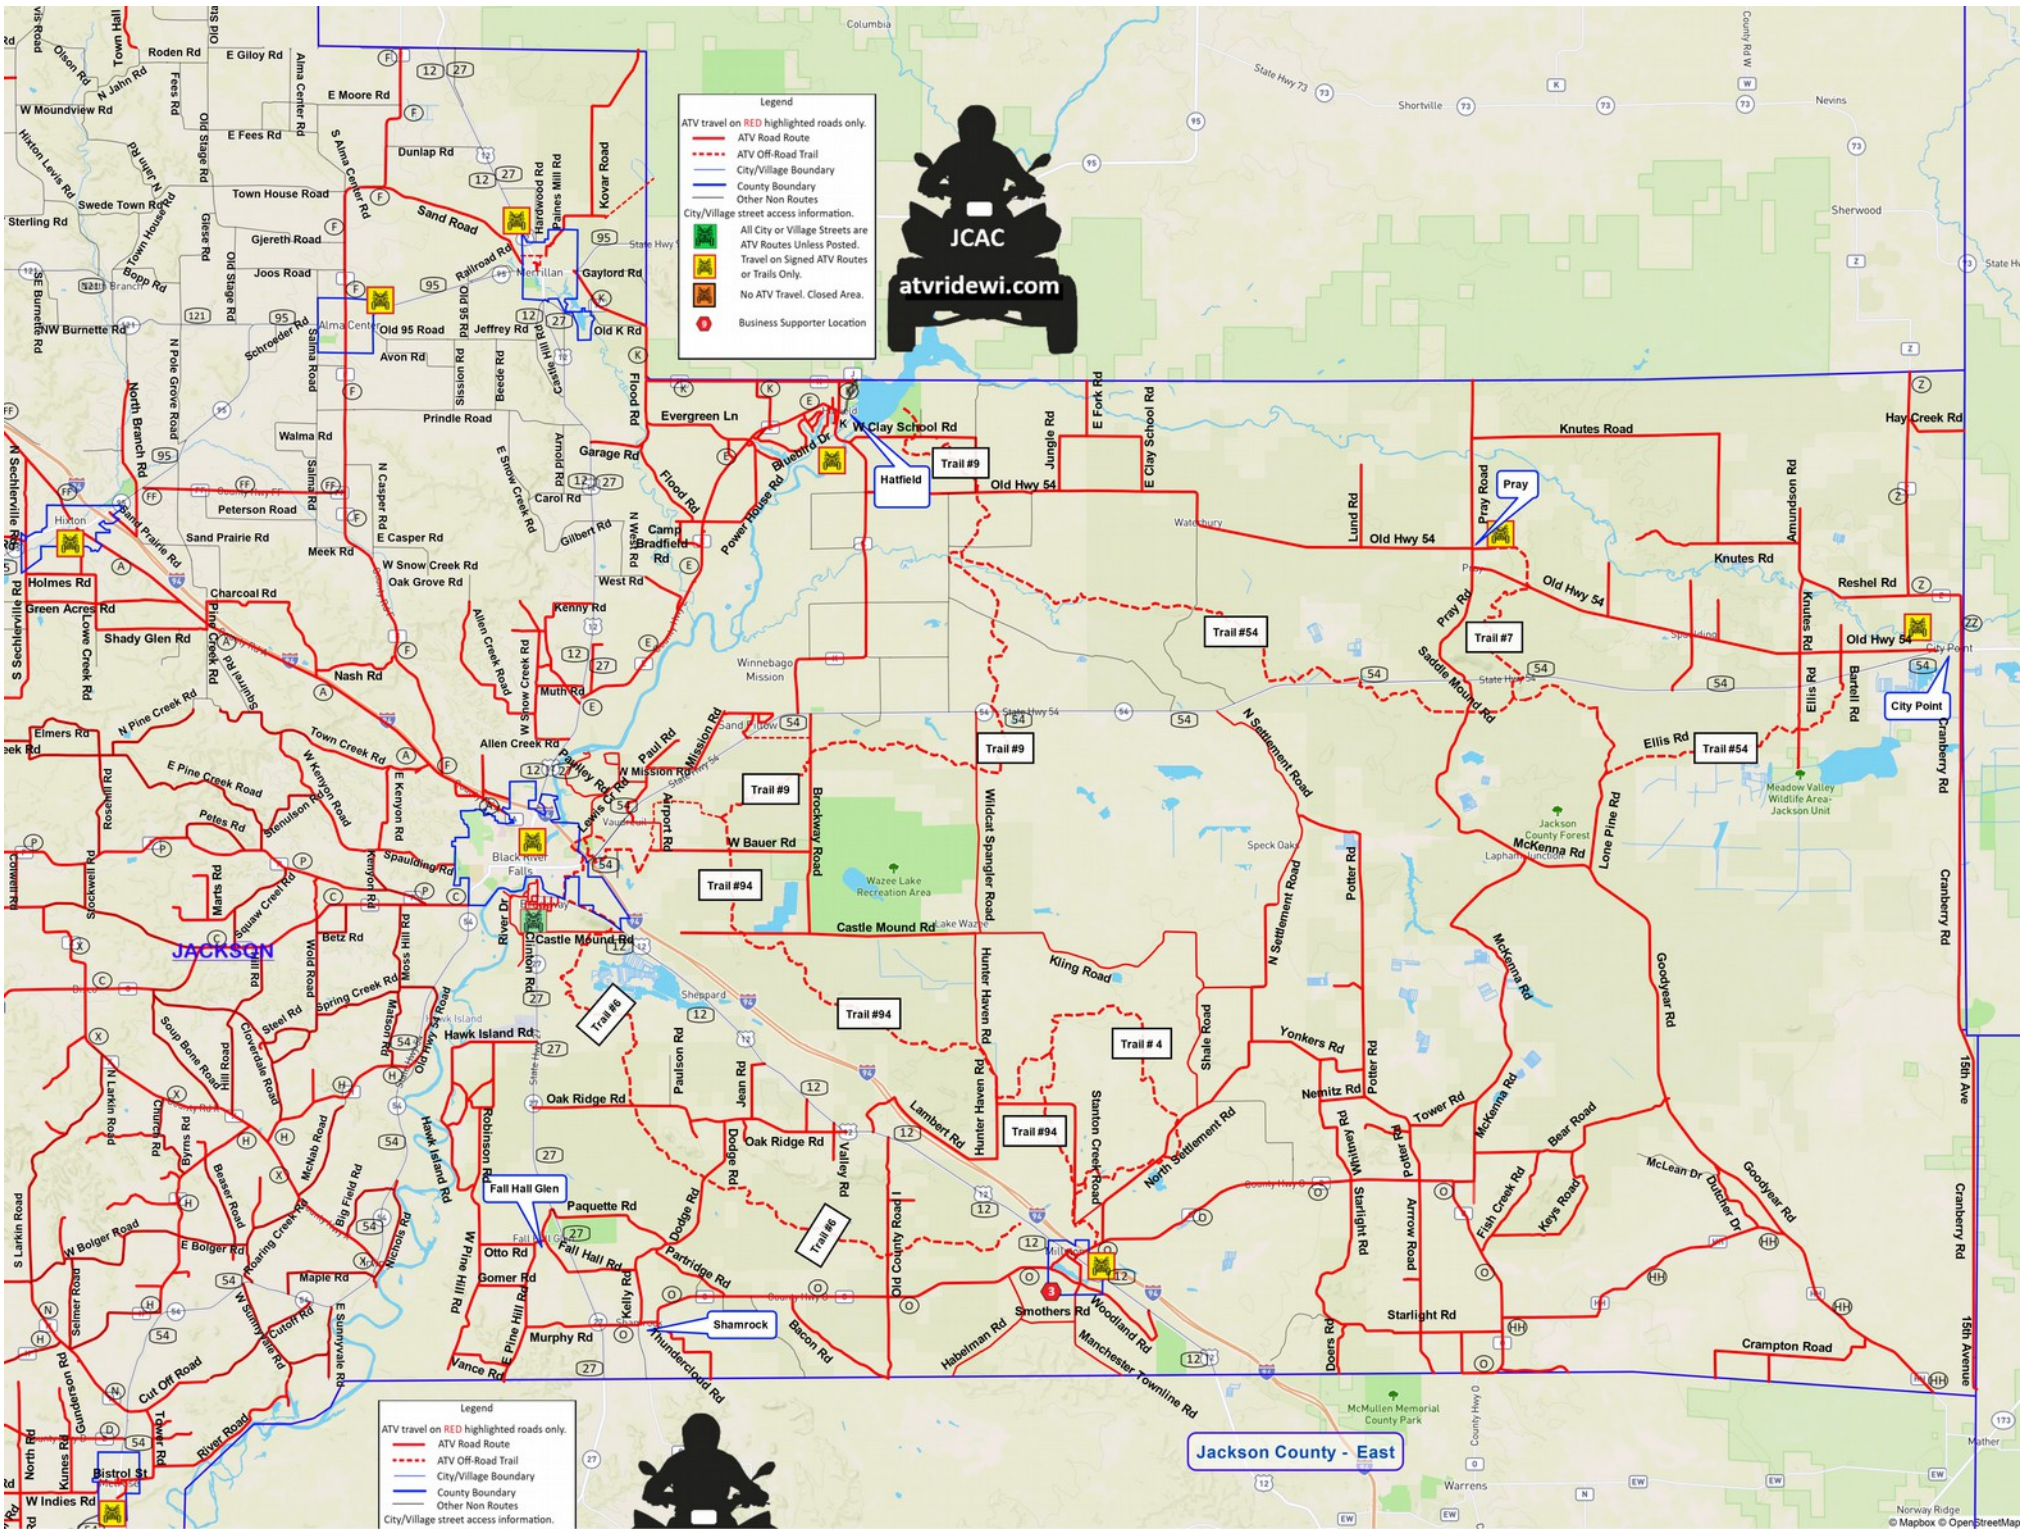

# Jackson County - Northwest

**Legend**

- ATV travel on RED highlighted roads only.
- ATV Road Route
- ATV Off-Road Trail
- City/Village Boundary
- County Boundary
- Other Non Routes

City/Village street access information.

- All City or Village Streets are ATV Routes Unless Posted.
- Travel on Signed ATV Routes or Trails Only.
- No ATV Travel. Closed Area.
- Business Supporter Location

atvridewi.com

Travel on signed ATVs routes or Trails Only.  
 No ATV Travel. Closed Area.  
 Business Supporter Location

Legend

- ATV travel on RED highlighted roads only.
- ATV Road Route
- ATV Off-Road Trail
- City/Village Boundary
- County Boundary
- Other Non Routes

City/Village street access information.

- All City or Village Streets are ATV Routes Unless Posted.
- Travel on Signed ATV Routes or Trails Only.
- No ATV Travel. Closed Area.
- Business Supporter Location

JCAC

atvridewi.com

Jackson County - Southwest

Jackson County - East

**Jackson County**

**Business Sponsors**

[www.atvridewi.com](http://www.atvridewi.com)

Friday Fish Fry  
Saturday Prime Rib  
Daily Specials  
Breakfast Sat & Sun 8am-11:30am  
Tina & Kevin  
715-284-0072  
Millston, WI