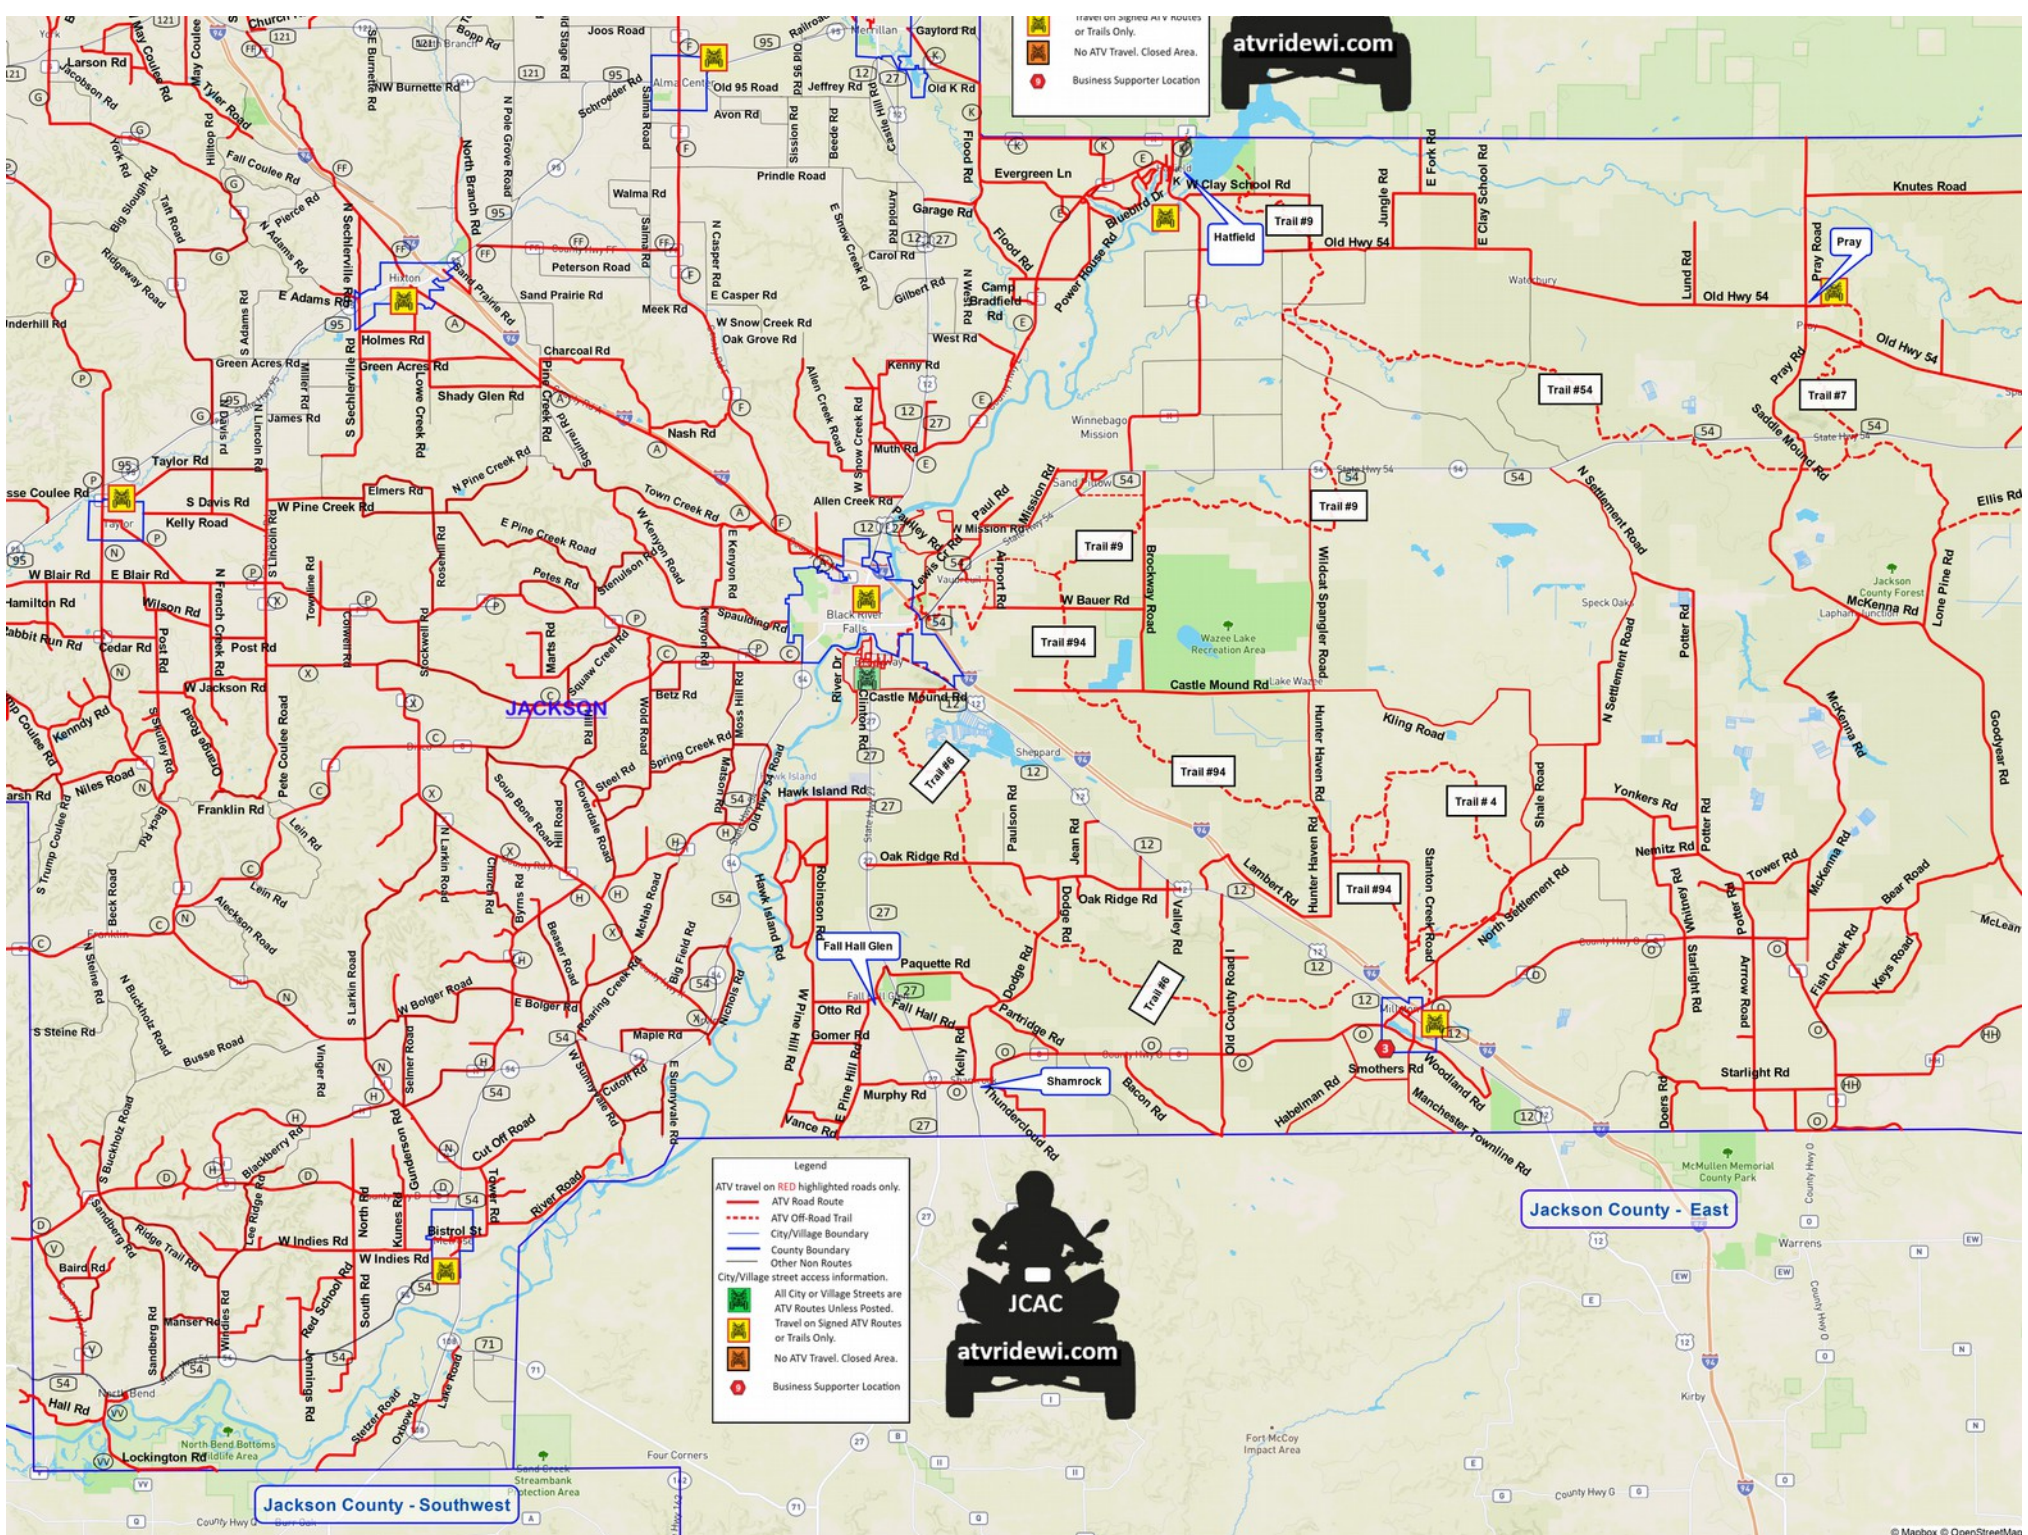

# Jackson County - Northwest

**Legend**

- ATV travel on RED highlighted roads only.
- ATV Road Route
- ATV Off-Road Trail
- City/Village Boundary
- County Boundary
- Other Non Routes

City/Village street access information.

- All City or Village Streets are ATV Routes Unless Posted.
- Travel on Signed ATV Routes or Trails Only.
- No ATV Travel. Closed Area.
- Business Supporter Location

atvridewi.com

Travel on signed ATVs routes or Trails Only.  
 No ATV Travel. Closed Area.  
 Business Supporter Location

Legend

- ATV travel on RED highlighted roads only.
- ATV Road Route
- ATV Off-Road Trail
- City/Village Boundary
- County Boundary
- Other Non Routes

City/Village street access information.

- All City or Village Streets are ATV Routes Unless Posted.
- Travel on Signed ATV Routes or Trails Only.
- No ATV Travel. Closed Area.
- Business Supporter Location

Open Mon-Fri at 11am  
Sat & Sun at 8am

**Direct Access to ATV & Snowmobile Trails**

Open Daily 7am.  
Breakfast Served  
All Day.  
Lunch Specials  
Mon - Fri.

**W6563 Hwy 12 • Millston  
715-284-2555**