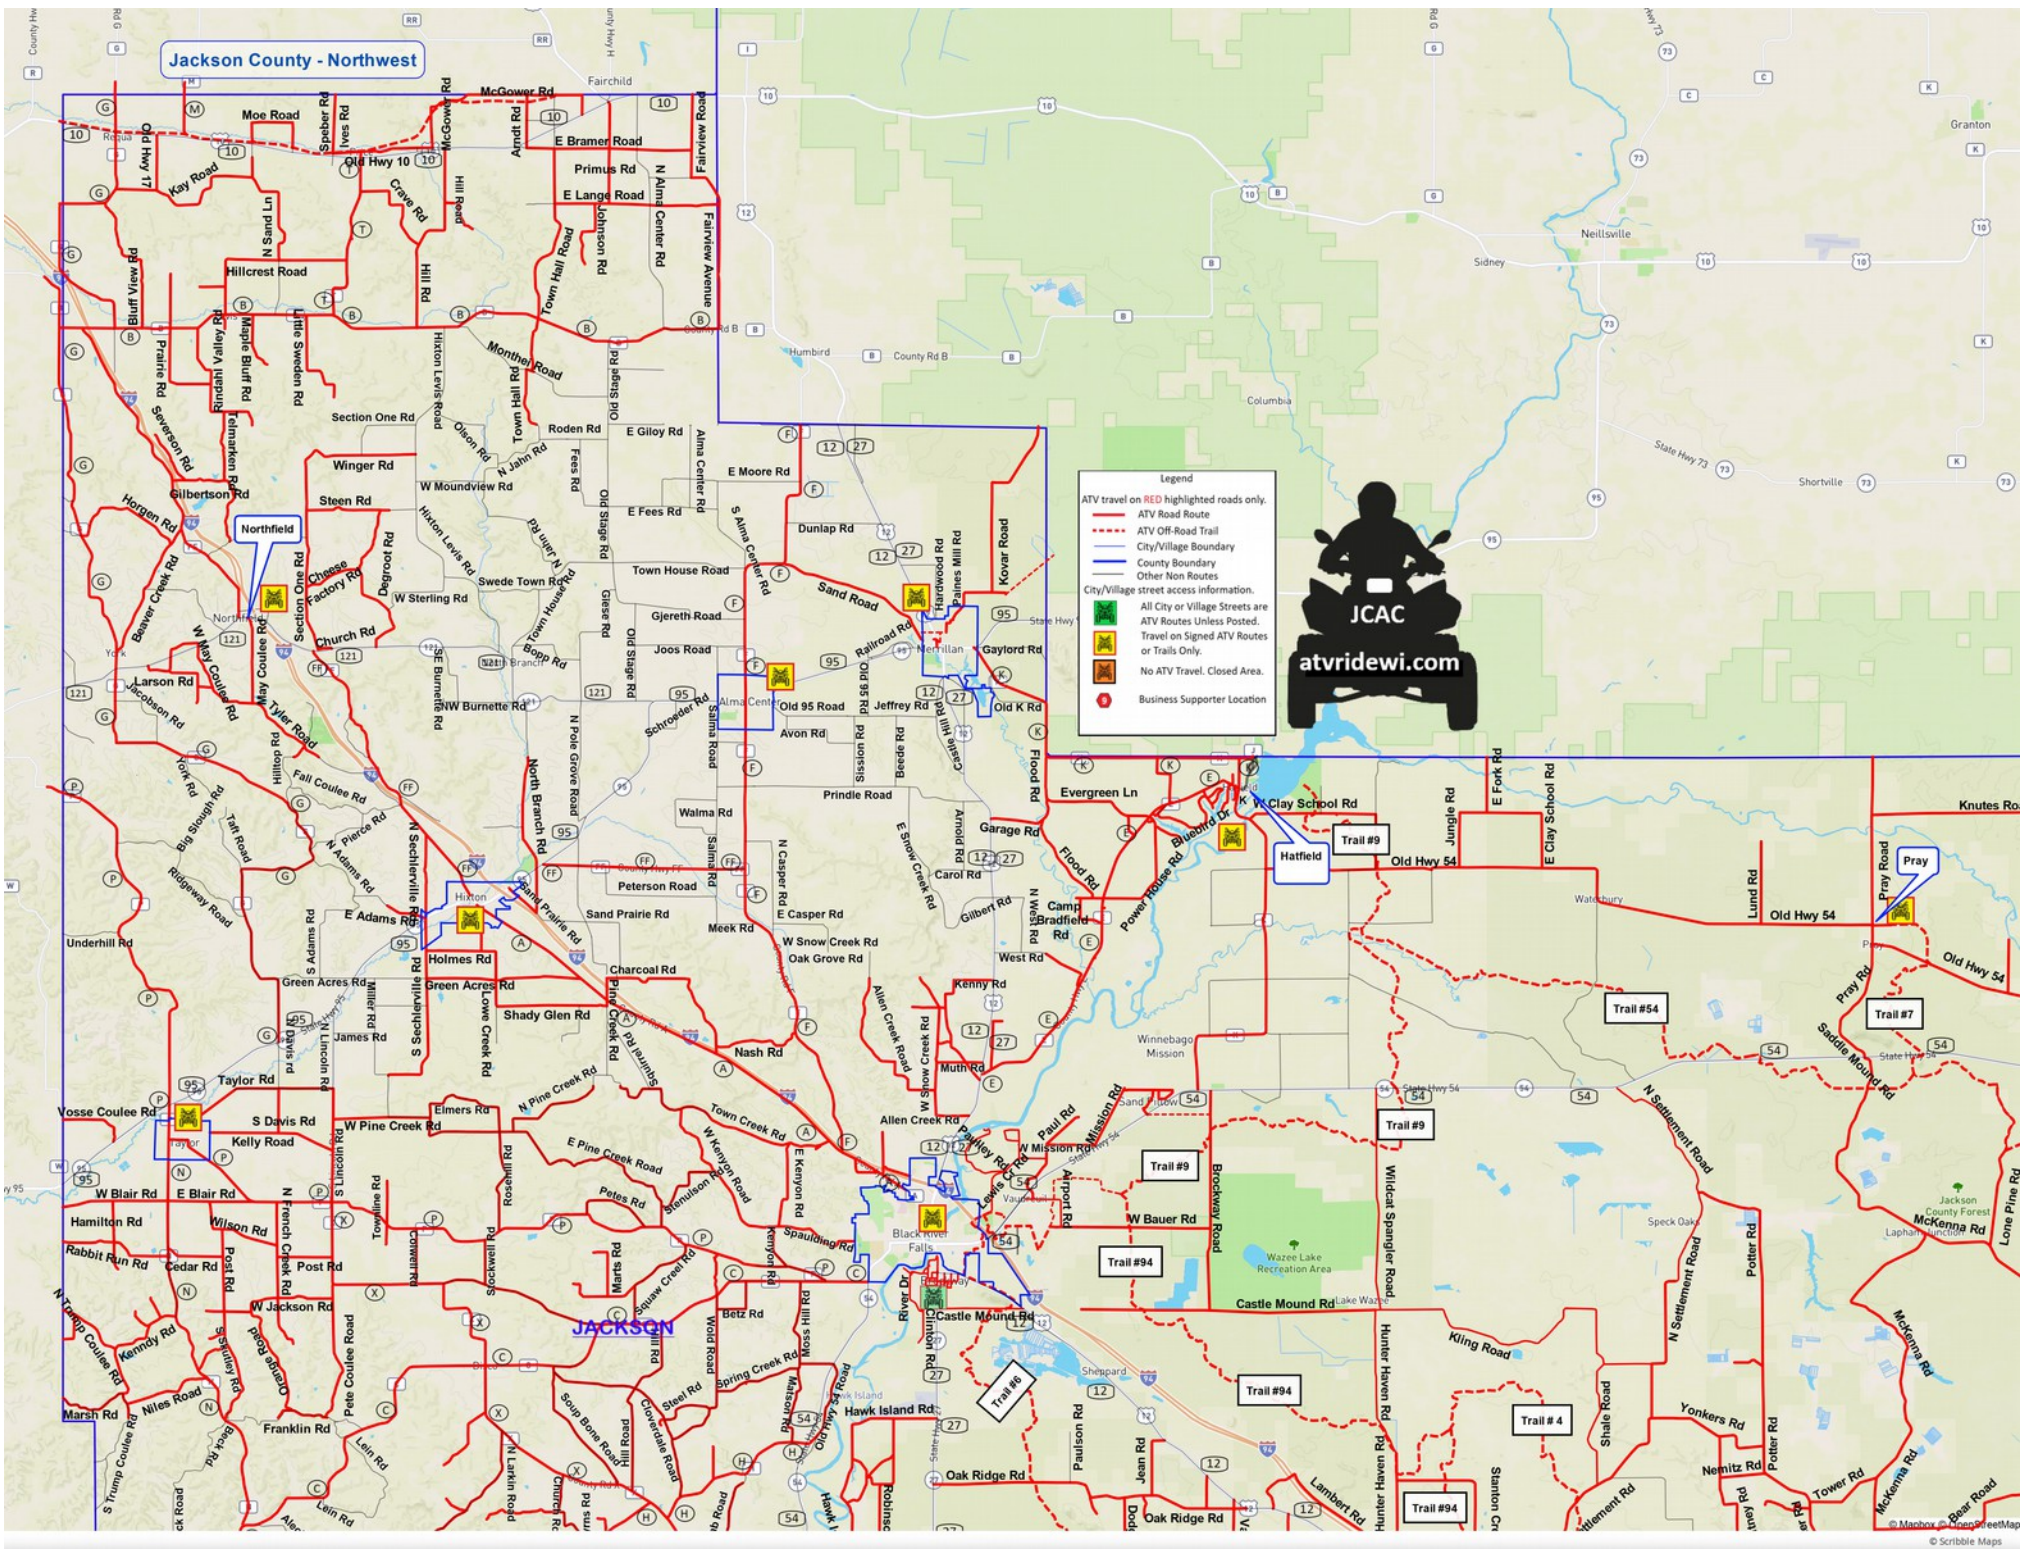

# Jackson County - Northwest

**Legend**

- ATV travel on RED highlighted roads only.
- ATV Road Route
- ATV Off-Road Trail
- City/Village Boundary
- County Boundary
- Other Non Routes

City/Village street access information.

- All City or Village Streets are ATV Routes Unless Posted.
- Travel on Signed ATV Routes or Trails Only.
- No ATV Travel. Closed Area.
- Business Supporter Location

atvridewi.com

Travel on signed ATVs routes or Trails Only.  
 No ATV Travel. Closed Area.  
 Business Supporter Location

Legend

- ATV travel on RED highlighted roads only.
- ATV Road Route
- ATV Off-Road Trail
- City/Village Boundary
- County Boundary
- Other Non Routes

City/Village street access information.

- All City or Village Streets are ATV Routes Unless Posted.
- Travel on Signed ATV Routes or Trails Only.
- No ATV Travel. Closed Area.
- Business Supporter Location

Open Mon-Fri at 11am  
Sat & Sun at 8am

**Direct Access to ATV & Snowmobile Trails**

Open Daily 7am.  
Breakfast Served  
All Day.  
Lunch Specials  
Mon - Fri.

**W6563 Hwy 12 • Millston  
715-284-2555**